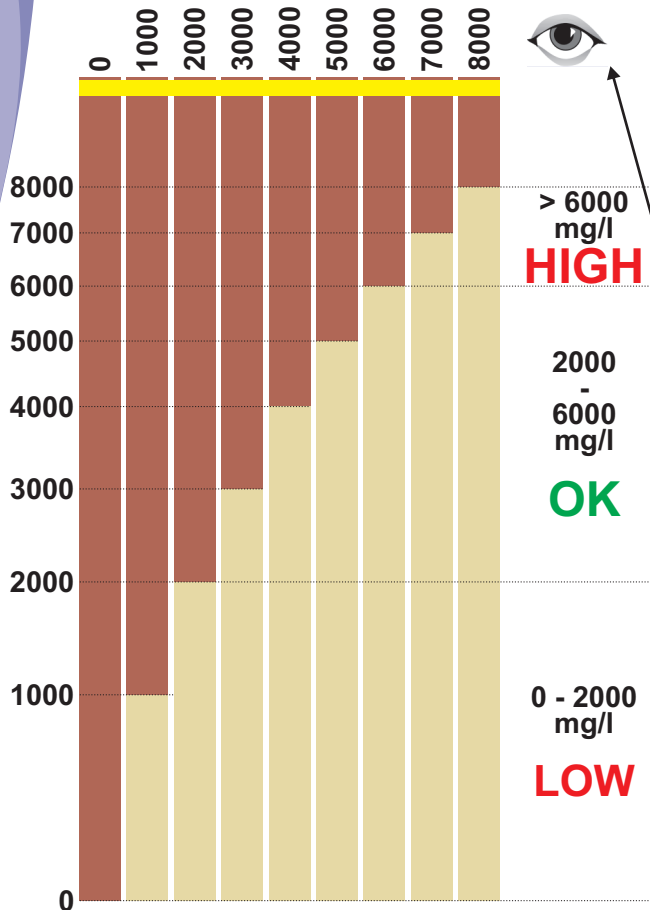

EASY-DIP

20 Test Strips

Salt (NaCl)

Salz

0 - 8000 mg/l

0 - 8000 ppm

- ✓ Pool
- ✓ Spa

4 min.!!!

1 cm!!!

Inverkehrbringer / distributed by:
Water-i.d. GmbH • Daimlerstr. 20
76344 Egenstein • Germany
www.water-id.com

USE BY DATE
ON CAP