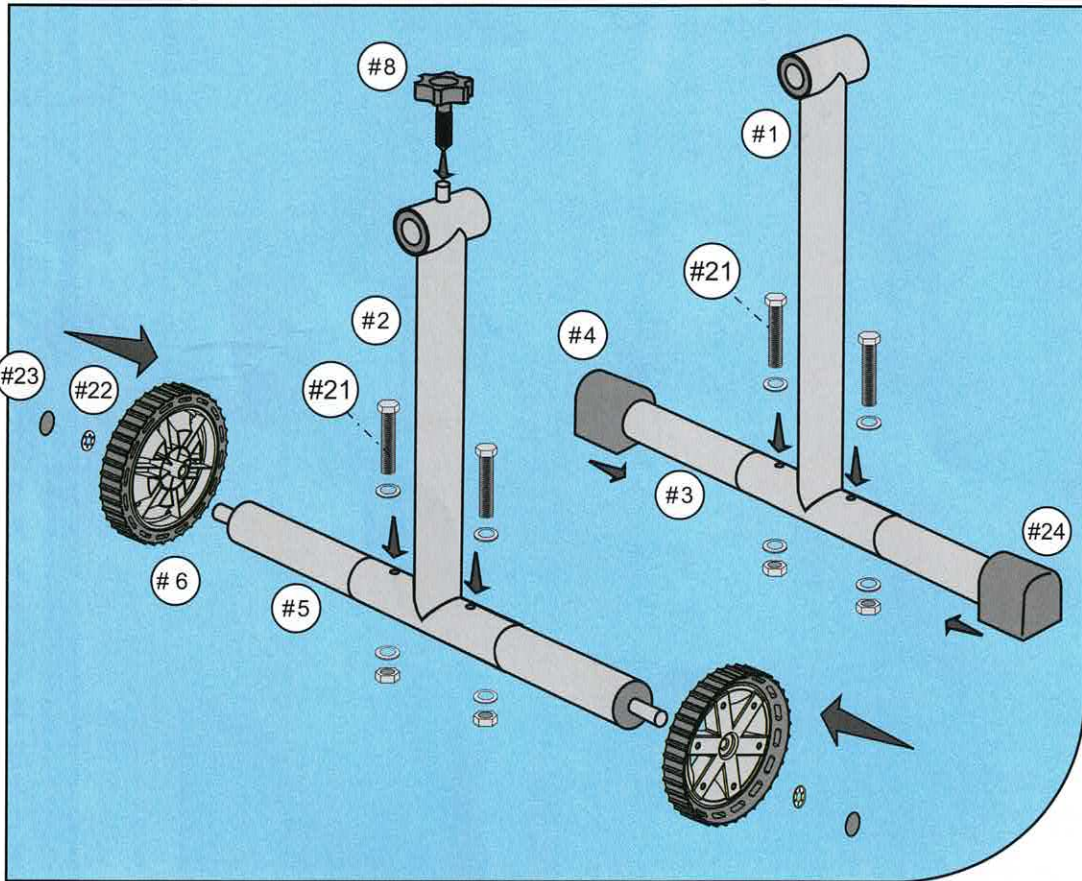

Inground Pool Cover Reel

1

Ref	Qty
#1	1
#2	1
#3	1
#4	2
#5	1
#6	2
#7	1
#8	1
#9	1
#10	1
#11	1
#12	8
#13	8
#14	8
#15	8
#16	1
#17	4
#18	6 / 12
#19	1
#20	1
#21	4
#22	2
#23	2
#24	1

Attachment Kit

2

3

4

5

6

7

8

9

10a

10b