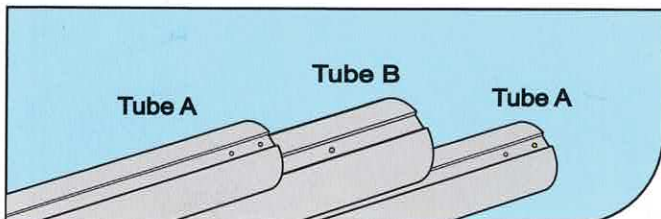

Inground Pool Cover Reel

1

Ref	Qty
#1	1
#2	1
#3	1
#4	2
#5	1
#6	2
#7	1
#8	1
#9	1
#10	1
#11	1
#12	8
#13	8
#14	8
#15	8
#16	1
#17	4
#18	6 / 12
#19	1
#20	1
#21	4
#22	2
#23	2
#24	1

Attachment Kit

2

3

4

5