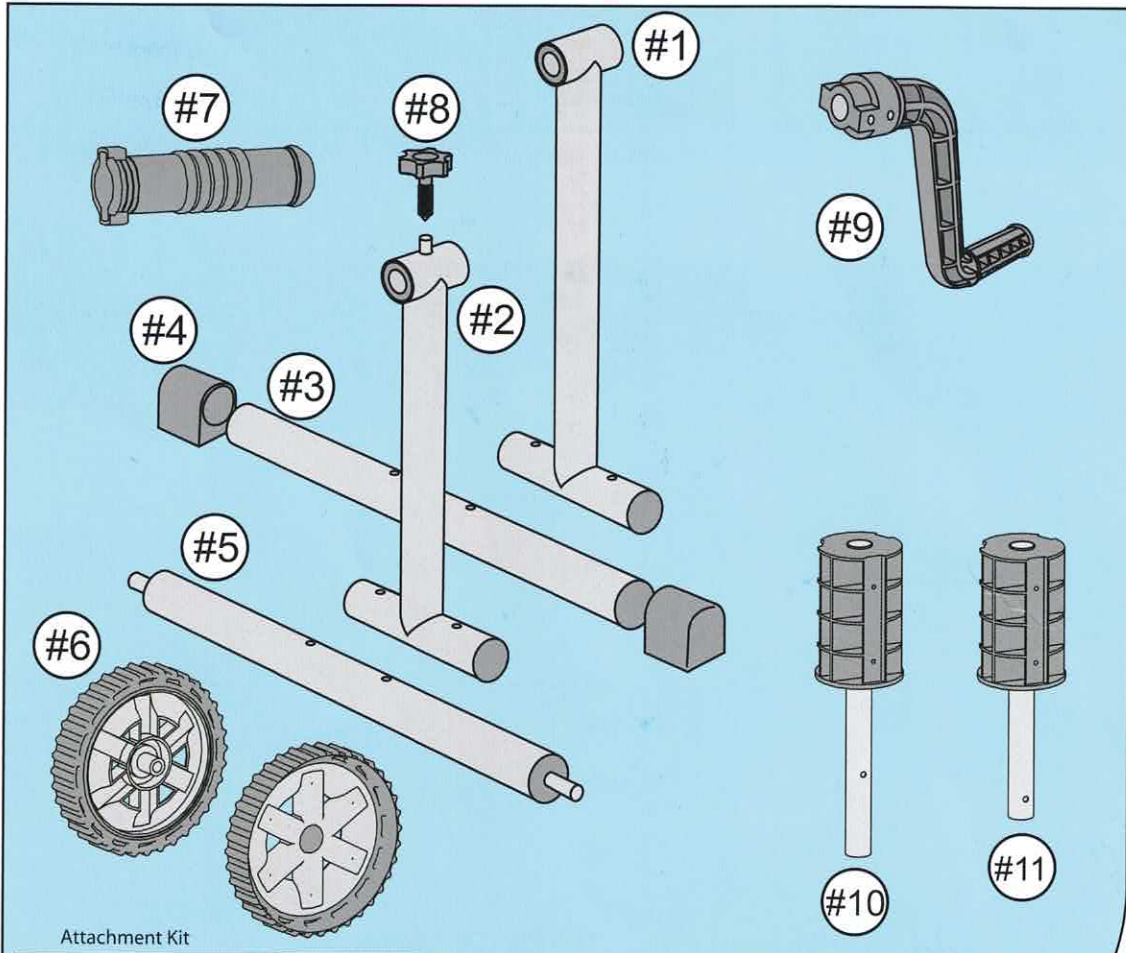

Inground Pool Cover Reel

1

Ref	Qty
#1	1
#2	1
#3	1
#4	2
#5	1
#6	2
#7	1
#8	1
#9	1
#10	1
#11	1
#12	8
#13	8
#14	8
#15	8
#16	1
#17	4
#18	6 / 12
#19	1
#20	1
#21	4
#22	2
#23	2
#24	1

Attachment Kit

2

3

4

5

6

7

8

9

10a

10b