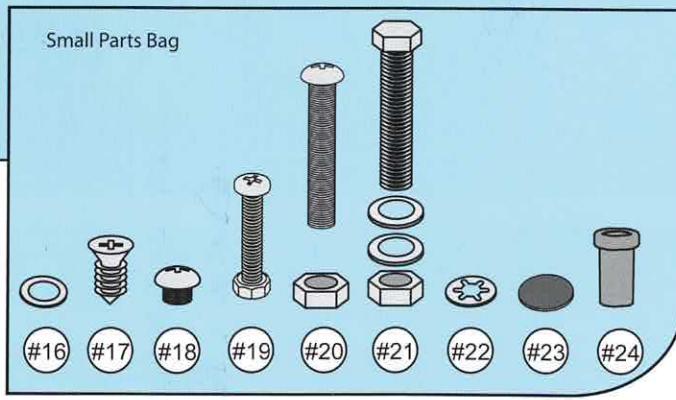

Inground Pool Cover Reel

1

Ref	Qty
#1	1
#2	1
#3	1
#4	2
#5	1
#6	2
#7	1
#8	1
#9	1
#10	1
#11	1
#12	8
#13	8
#14	8
#15	8
#16	1
#17	4
#18	6 / 12
#19	1
#20	1
#21	4
#22	2
#23	2
#24	1

Attachment Kit

2

3

4

5