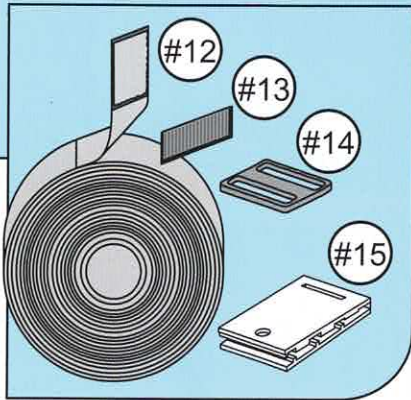

Inground Pool Cover Reel

1

Ref	Qty
#1	1
#2	1
#3	1
#4	2
#5	1
#6	2
#7	1
#8	1
#9	1
#10	1
#11	1
#12	8
#13	8
#14	8
#15	8
#16	1
#17	4
#18	6 / 12
#19	1
#20	1
#21	4
#22	2
#23	2
#24	1

Attachment Kit

2

3

4

5